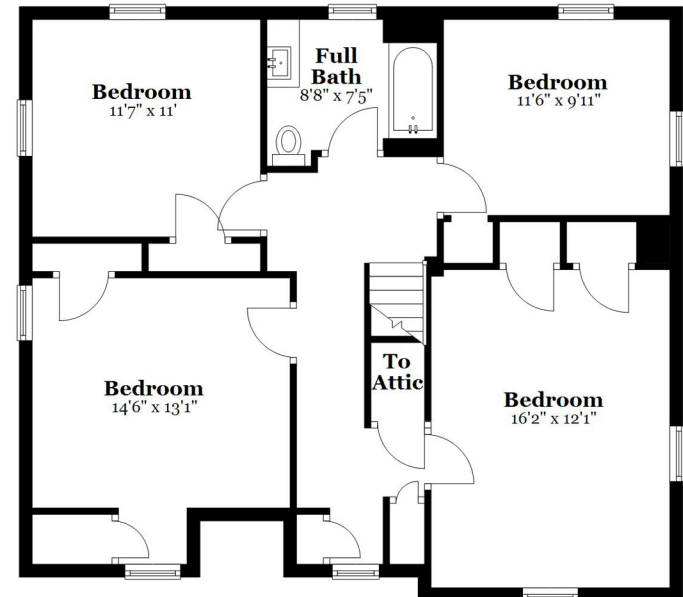

70 Ardsmoor Road, Melrose, MA

Basement - 6'10" Ceilings
Approx. 0.0 sq. feet

First Floor - 7'8" Ceilings
Approx. 930.2 sq. feet

Second Floor - 7'4" Ceilings
Approx. 893.8 sq. feet

Plans are illustrative only. Dimensions, square footages, elevations and details may vary from the floor plans provided.