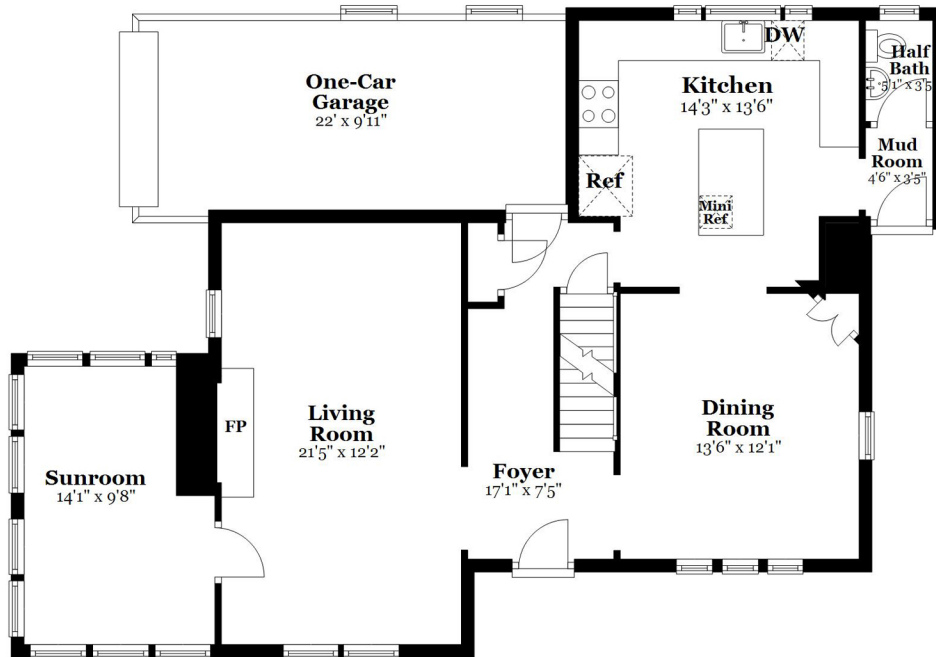

70 Ardsmoor Road, Melrose, MA

Basement - 6'10" Ceilings
Approx. 0.0 sq. feet

First Floor - 7'8" Ceilings
Approx. 930.2 sq. feet

Second Floor - 7'4" Ceilings
Approx. 893.8 sq. feet

Plans are illustrative only. Dimensions, square footages, elevations and details may vary from the floor plans provided.