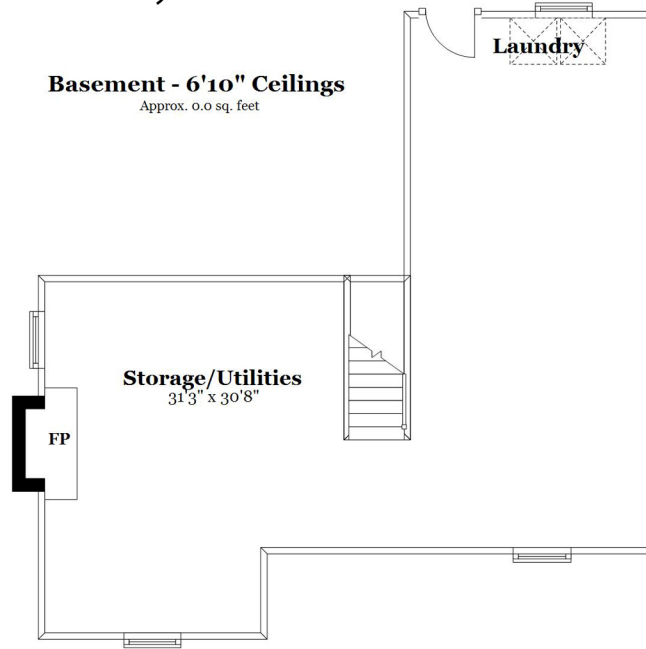

70 Ardsmoor Road, Melrose, MA

Basement - 6'10" Ceilings
Approx. 0.0 sq. feet

First Floor - 7'8" Ceilings
Approx. 930.2 sq. feet

Second Floor - 7'4" Ceilings
Approx. 893.8 sq. feet

Plans are illustrative only. Dimensions, square footages, elevations and details may vary from the floor plans provided.